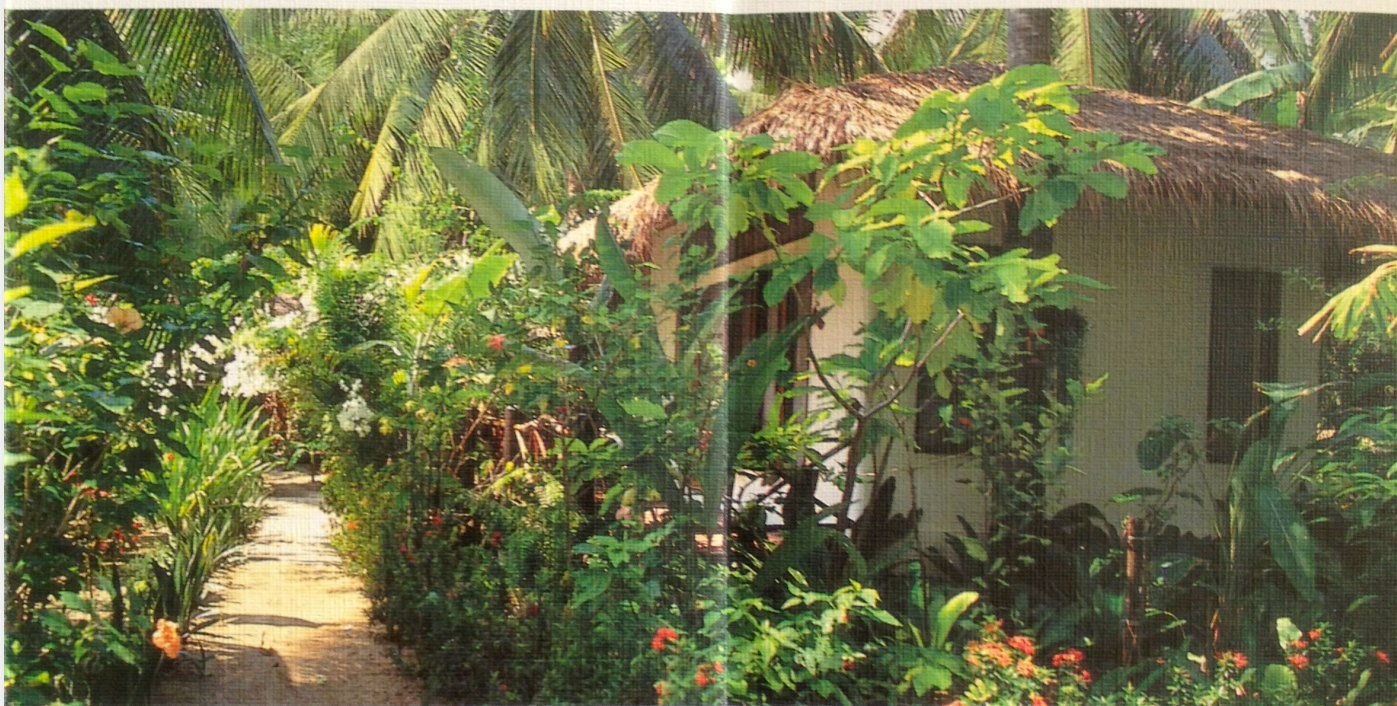

The Village

Chaweng Beach – Koh Samui

The Village

Set amid tropical gardens on Chaweng Beach, The Village offers fine accommodations in 19 individual bungalows, all comfortably appointed and facing east for superb views of the sunrise. Complementing the charming facilities is the broad, beachfront Terrace; the perfect rendezvous for drinks, dining, or simply lazing in the tropical island style.